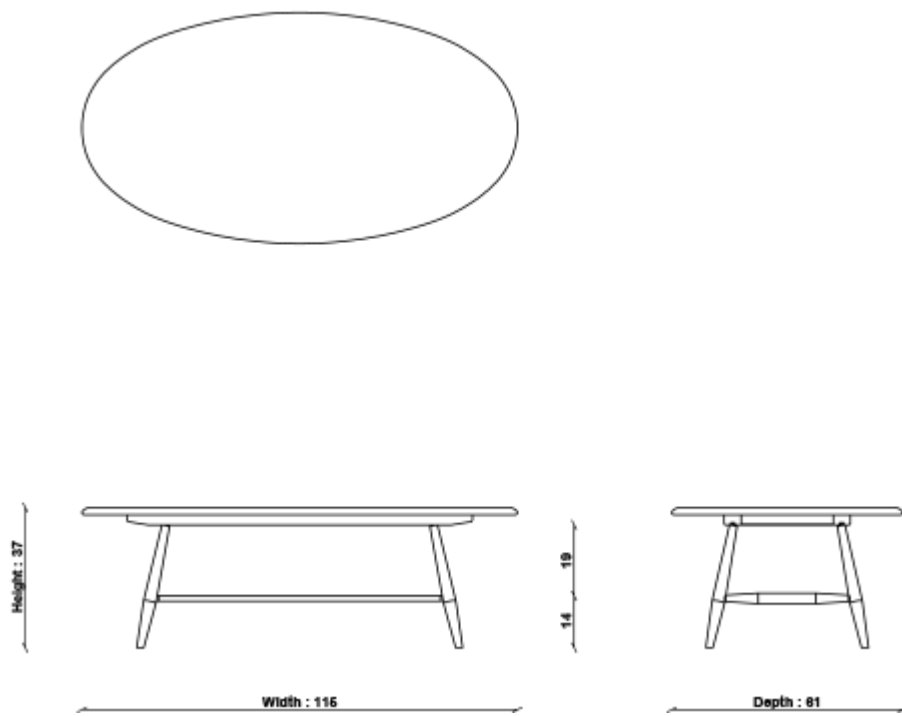

3471 BELLINGDON COFFEE TABLE

The ercol Bellingdon coffee table is timeless classic ercol with an oval top, shaped tapered legs and a spindle shelf, finished in a modern combination of a vintage stain with a black underframe or an oak on ash stain. Crafted from solid ash in our Buckinghamshire factory by skilled crafts people

TECHNICAL SPECIFICATIONS

CONSTRUCTION

Vintage Ash Wood

PRODUCT DIMENSIONS

Width: 115cm

Depth: 61cm

Height: 37cm

PACKAGED DIMENSIONS

W 40 x L 65 x H 116 (CM). 14.6kg

FINISHES AVAILABLE

Vintage/Black

UNPACKED WEIGHT

10.7kg

DESIGNED BY

In-house design team

ASSEMBLY

Fully Assembled

COUNTRY OF ORIGIN

UK

3471 BELLINGDON COFFEE TABLE

TECHNICAL DRAWING - All dimensions in cm

ercol